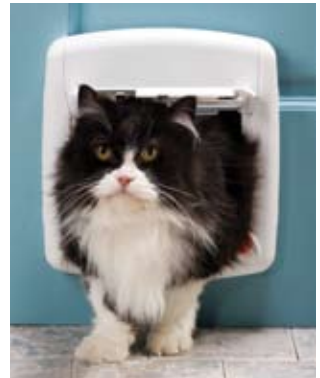

Features:

- Magnet collar key helps keep out strays; 1 collar with key included
- 4-way security lock: in only, out only, opened, locked
- Weather resistant see-through rigid flap
- Economical, easy to install
- 6 1/4" x 5 1/2" flap opening
- Lifetime Limited Warranty

ITEM #	Description	Price
0191324	Staywell Magnetic Cat Flap- 400US/PPA00-11324	\$46.99
0191480	Add-A-Pet- 480US	\$6.99
2140017	Cat Flap 4 Way W/Tunnel-White	\$31.29

4-Way Locking Cat Flap

How It Works

Optimize your peace of mind with protective features like a 4-way security lock and a weather-resistant magnetic flap. This energy-efficient cat flap is easy to install with its universal fitting for walls and doors.

ITEM #	Description	Price
2140020	4-way Manual - White	\$39.29
2140023	4-way Lock Magnetic - White	\$51.29

Big Cat Flap

Plus-sized access for your favorite cat or small dog

How It Works

This simple cat flap is designed for large cats up to 25 lbs. Molded in durable plastic, it features a rigid, see-through plastic flap and magnetic weather seal. Use the 4-way locking system to control the level of access you want your cat to have.